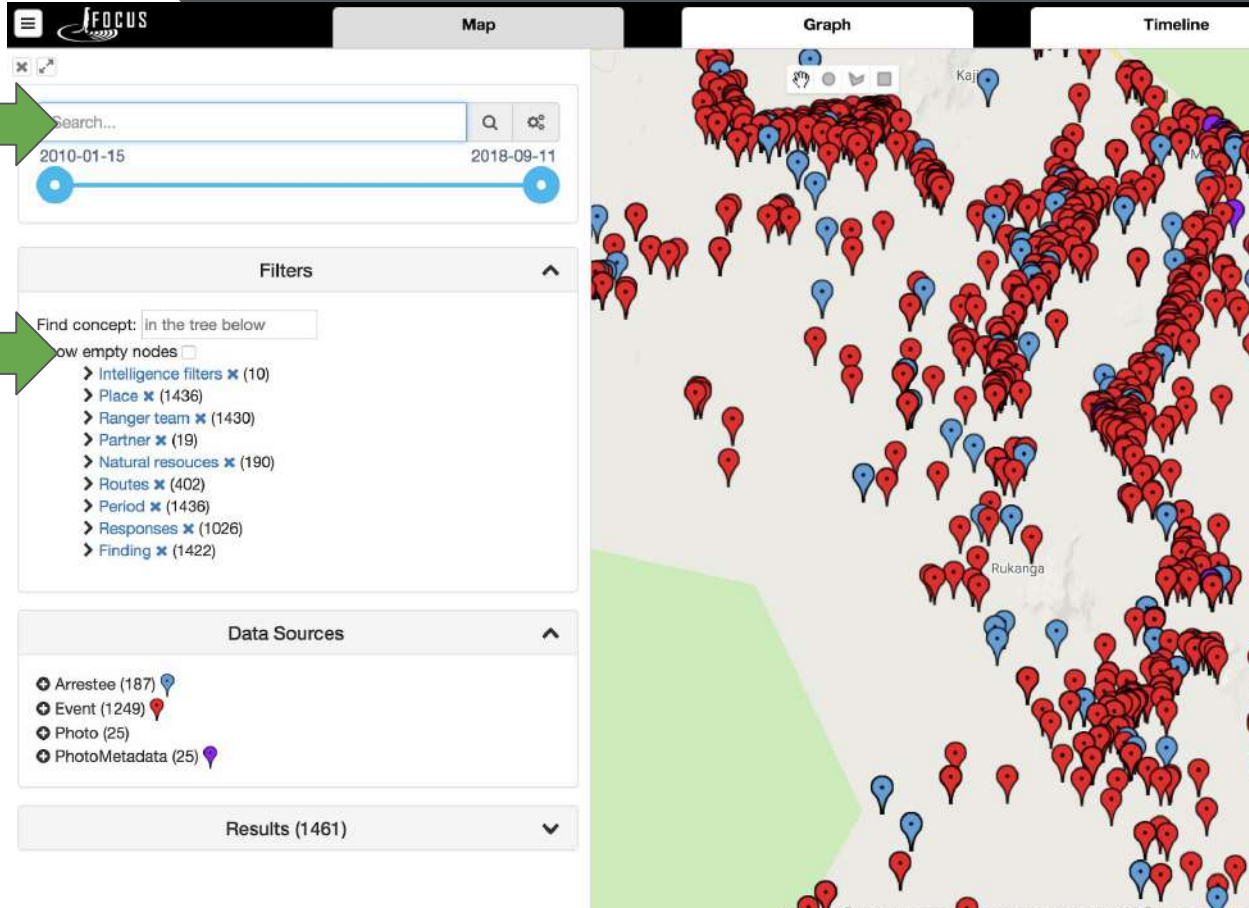

STEP 3

Extend virtual presence

- Sensors
- Trackers
- Geo-fences
- Knowledge rules
- Early warning signals

Transfer (syntactic):

Translate (semantic):

Transform (pragmatic):

what you **type** is what you get

what you **mean** is what you get

what you **want to know** is what you get

“The” 7 golden questions

- **What?** Concepts for natural resources, illegal actions, findings, etc.
- **When?** Concepts for time-spatial pattern, days, periods, seasons, etc.
- **Where?** Concepts for geo-spatial pattern, locations, routes, destinations, etc.
- **Who?** Concepts for people, groups, social networks, roles
- **With what?** Concepts for equipment, transport, etc.
- **How?** Concepts for modus operandi, performance, escape routes, etc.
- **Why?** Concepts for motives: e.g. commercial, subsistence, bycatch, etc.

UNLOCK SILO'S 

Powered by

WHEN →

The screenshot displays the FOCUS MAP interface. At the top, there are tabs for 'Map', 'Graph', and 'Timeline'. The 'Map' tab is active, showing a map with numerous red and blue pins. On the left side, there is a search bar with the text '3010-1-16' and a date range from '2015-01-02' to '2018-08-11'. Below the search bar is a 'Filters' section with a tree view of concepts: Intelligence filters (10), Place (1012), Ranger team (1000), Partner (4), Natural resources (104), Places (402), Period (1012), Response (606), and Finding (1002). Below the filters is a 'Data Sources' section with: Amphoto (65), Event (917), Photo (20), and Photo/Metadata (25). At the bottom, there is a 'Results (1037)' section. A green arrow labeled 'WHEN' points to the date range in the search bar.