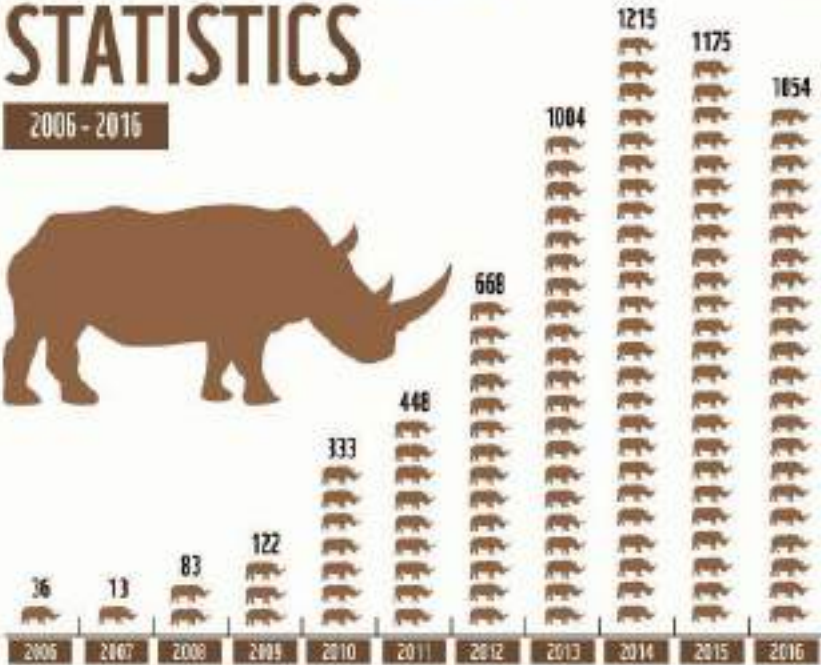

RHINO POACHING STATISTICS

2006 - 2016

NUMBERS OF RHINOS POACHED IN SOUTH AFRICA

The Earth is losing mammal species **20 to 100** times the rate of the past.

SOURCE: Study, Science Advances

 USA TODAY

A photograph of a savanna landscape with tall grass. In the foreground, a large adult rhinoceros and a smaller calf are walking. The adult rhino has several small birds perched on its back. A semi-transparent white box with dark blue text is overlaid on the image.