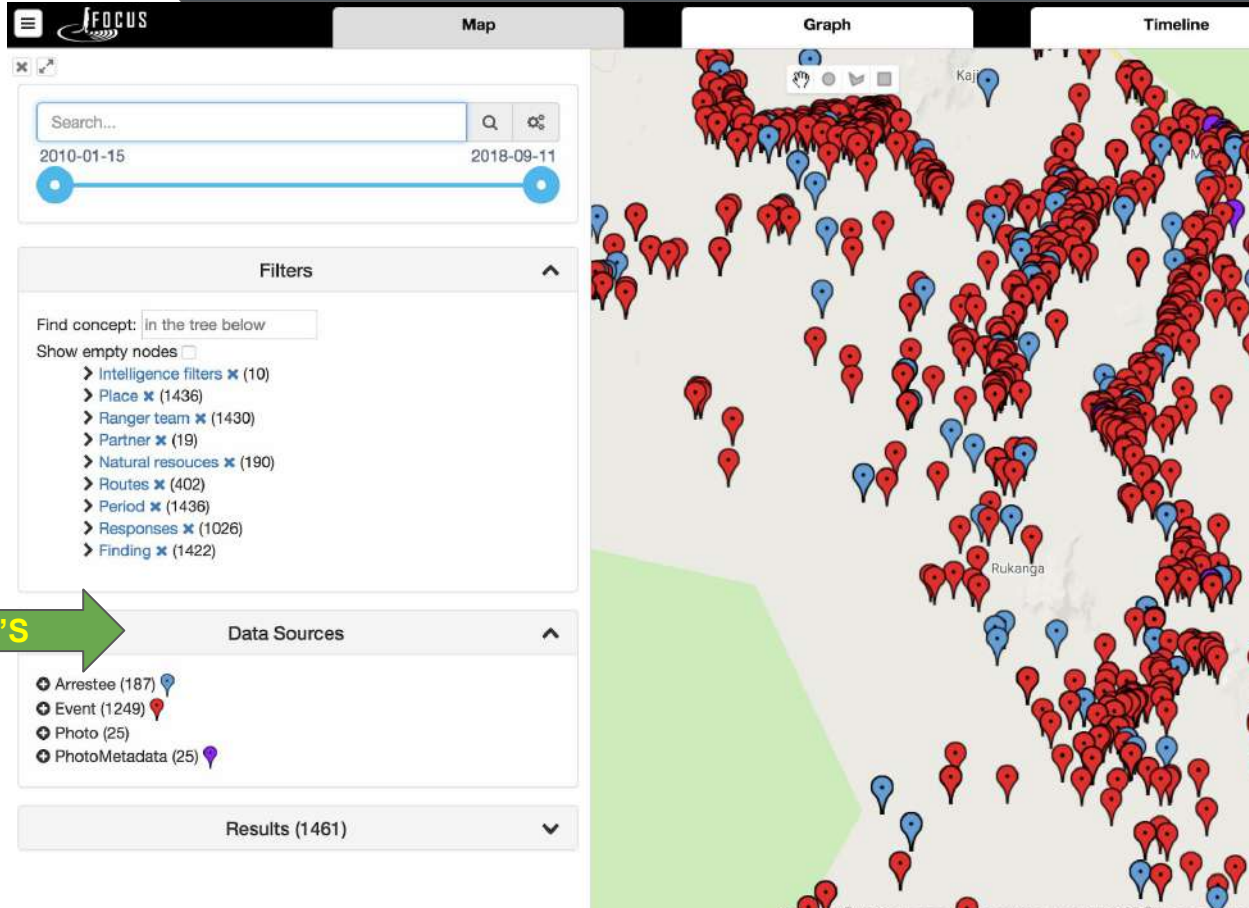

STEP 3

Extend virtual presence

- Sensors
- Trackers
- Geo-fences
- Knowledge rules
- Early warning signals

Transfer (syntactic):

Translate (semantic):

Transform (pragmatic):

what you **type** is what you get

UNLOCK SILO'S 

Powered by

WHEN →

The screenshot displays the FOCUS MAP interface. At the top, there are tabs for 'Map', 'Graph', and 'Timeline'. The 'Map' tab is active, showing a map with numerous red and blue pins. On the left side, there is a search bar with the text '3010-1-16' and a date range from '2015-01-02' to '2018-08-11'. Below the search bar is a 'Filters' section with a tree view of concepts: Intelligence filters (10), Place (1012), Ranger team (1000), Partner (4), Natural resources (104), Places (402), Period (1012), Response (606), and Finding (1002). Below the filters is a 'Data Sources' section with: Amphoto (65), Event (917), Photo (20), and Photo/Metadata (25). At the bottom, there is a 'Results (1037)' section. A green arrow labeled 'WHEN' points to the date range in the search bar.