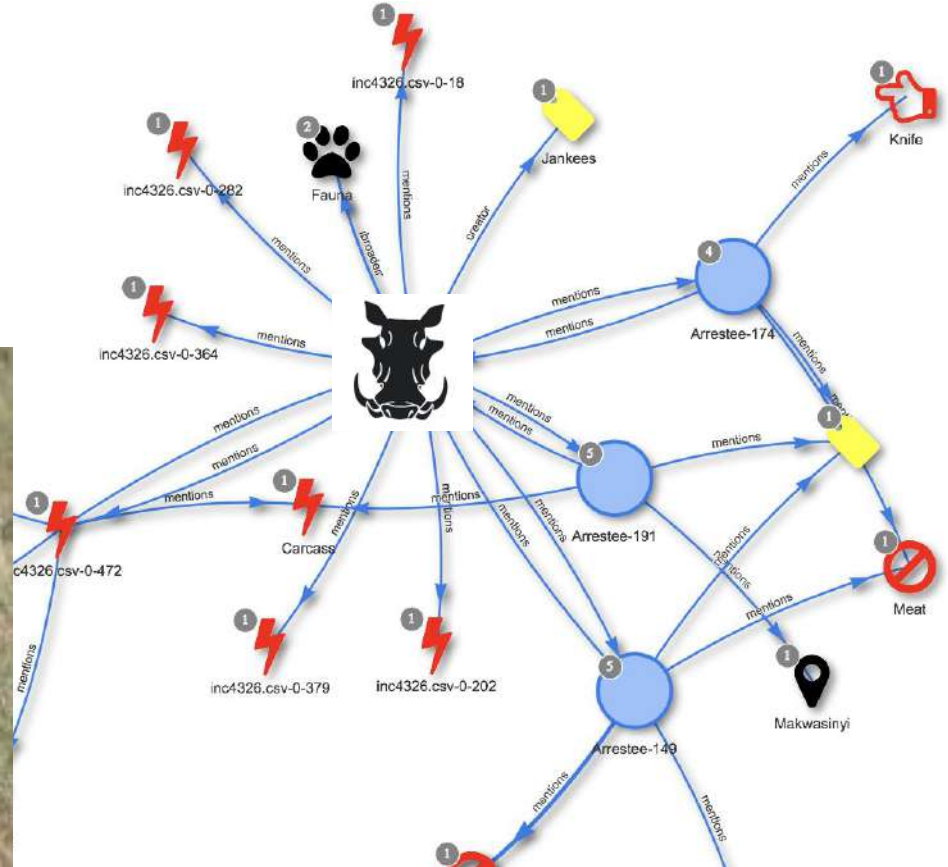

UNLOCK SILO'S 

Powered by

WHEN →

The screenshot displays the FOCUS MAP interface. At the top, there are tabs for 'Map', 'Graph', and 'Timeline'. The 'Map' tab is active, showing a map with numerous red and blue pins. On the left side, there is a search bar with the text '3010-1-16' and a date range from '2015-01-02' to '2018-08-11'. Below the search bar is a 'Filters' section with a tree view of concepts: Intelligence filters (10), Place (1012), Ranger team (1000), Partner (4), Natural resources (104), Places (402), Period (1012), Response (606), and Finding (1002). Below the filters is a 'Data Sources' section with: Amphoto (65), Event (917), Photo (20), and Photo/Metadata (25). At the bottom, there is a 'Results (1037)' section. A green arrow labeled 'WHEN' points to the date range in the search bar.

Copyright © 2018 MarkLogic Corporation. MARKLOGIC® is a registered trademark of

MO: Elephants killed by arrow vs firearms

Warthog kills bycatch of charcoalers?

STEP 1

Develop intel networks

- Rangers
- Partners
- Community members
- Data collection
- Sharing observations and intel

STEP 2

Strengthen analytical capabilities

- Combining data sources
- Semantic data integration
- Multiple visualisations
- Situational understanding
- Real-time intelligence

STEP 3

Extend virtual presence