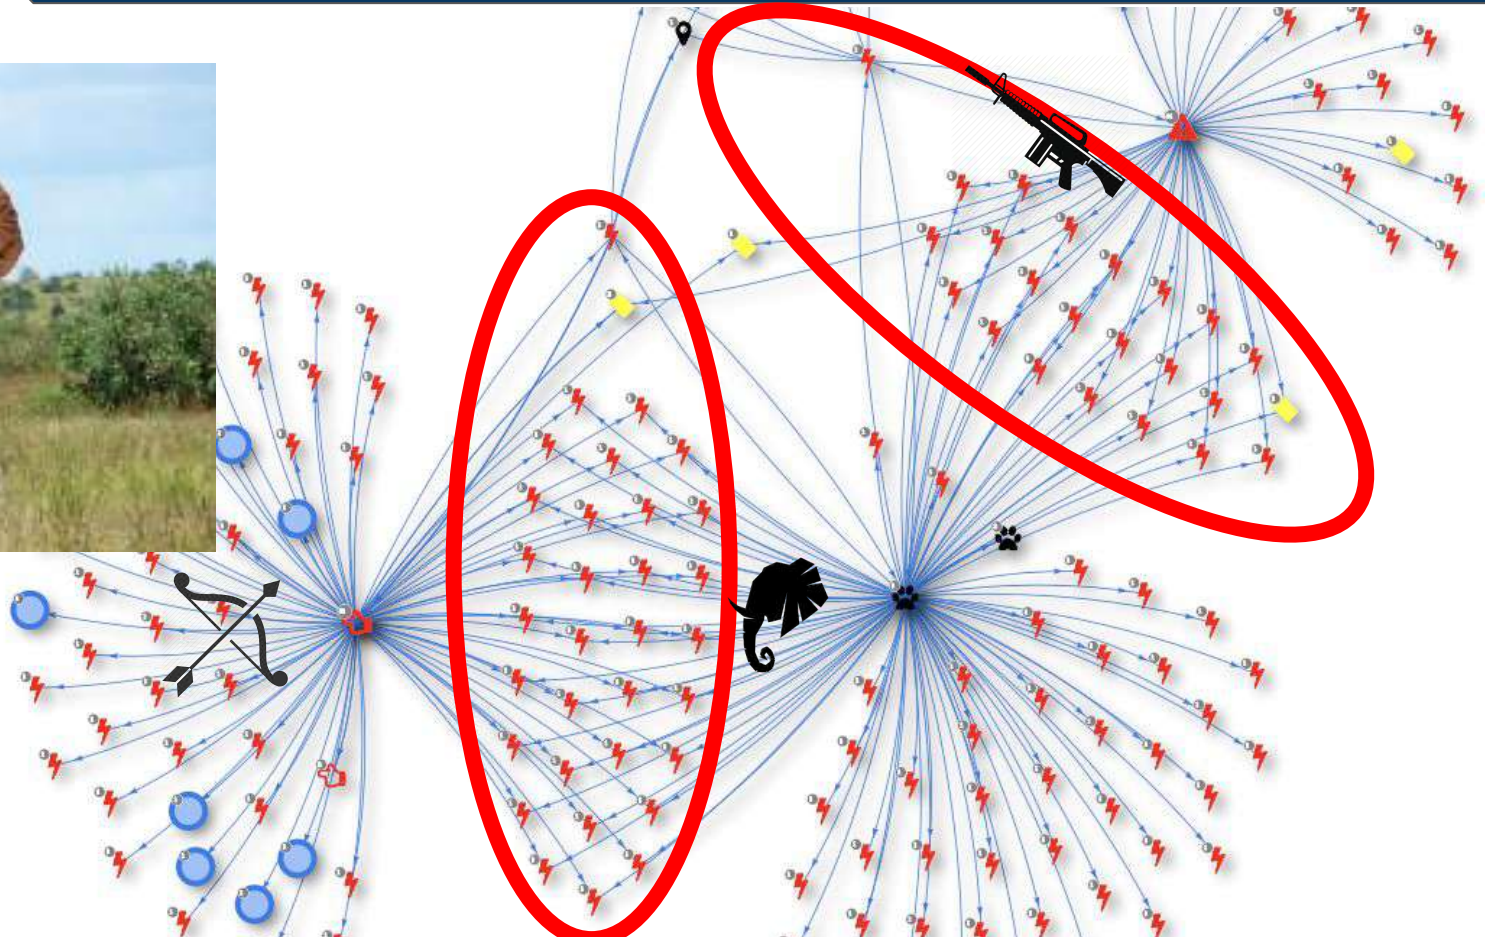

MO: Elephants killed by arrow vs firearms