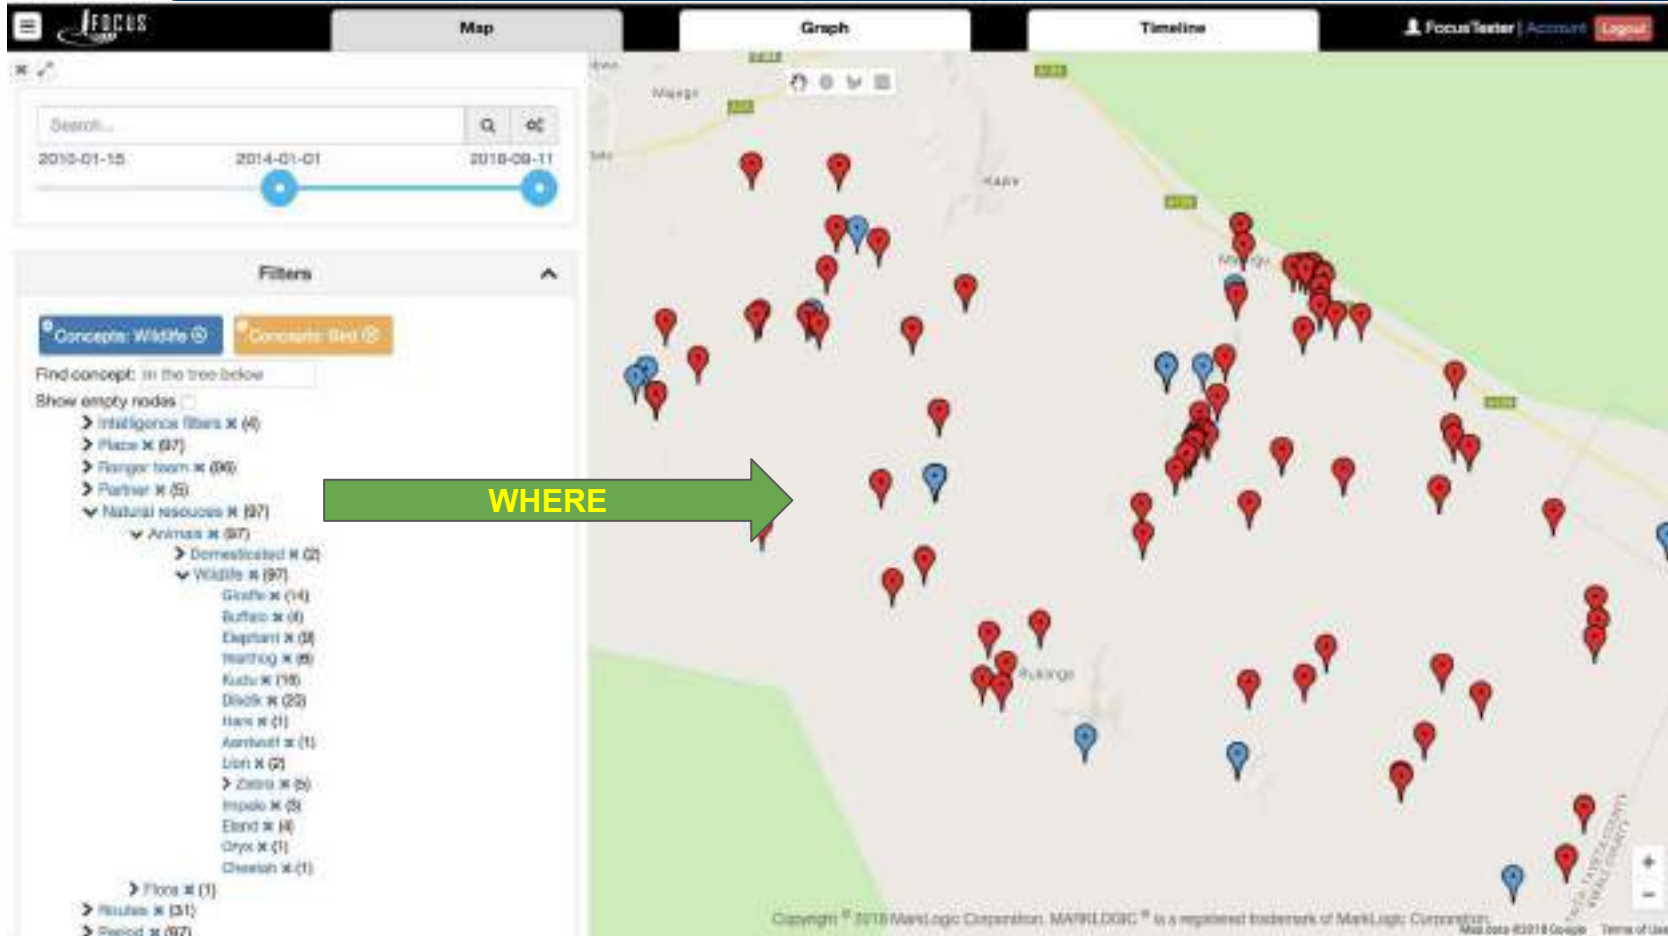

UNLOCK SILO'S 

Powered by

WHEN →

The screenshot displays the FOCUS MAP interface. At the top, there are tabs for 'Map', 'Graph', and 'Timeline'. The 'Map' tab is active, showing a map with numerous red and blue pins. On the left side, there is a search bar with the text '3010-1-16' and a date range from '2015-01-02' to '2018-08-11'. Below the search bar is a 'Filters' section with a tree view of concepts: Intelligence filters (10), Place (1012), Ranger team (1000), Partner (4), Natural resources (104), Places (402), Period (1012), Response (606), and Finding (1002). Below the filters is a 'Data Sources' section with: Amphoto (65), Event (917), Photo (20), and Photo/Metadata (25). At the bottom, there is a 'Results (1037)' section. A green arrow labeled 'WHEN' points to the date range in the search bar.

WHEN

WHAT NOT

Filters

Concepts: Bird

Find concept: in the tree below

Show empty nodes

- > Intelligence filters (10)
- > Place (910)
- > Ranger team (907)
- > Partner (4)
- ▼ Natural resources (103)
 - ▼ Animals (102)
 - > Domesticated (30)
 - ▼ Wildlife (73)
 - Giraffe (14)
 - Buffalo (4)
 - Elephant (6)
 - Kudu (10)
 - Dikdik (14)
 - Aardwolf (1)
 - Lion (2)
 - > Zebra (4)
 - Impala (3)
 - Eland (3)
 - Oryx (1)
 - Cheetah (1)
- > Minerals (1)

WHAT NATURAL RESOURCES

Map
Graph
Timeline
FocusTester | Account [Logout](#)

2010-01-15 2014-01-01 2018-09-11

Filters

Find concept:

Show empty nodes

- > Intelligence filters x (10)
- > Place x (1153)
- > Ranger team x (1150)
- > Partner x (9)
- ▼ Natural resources x (148)
 - ▼ Animals x (146)
 - > Domesticated x (50)
 - ▼ Wildlife x (98)
 - Giraffe x (14)
 - Buffalo x (4)
 - Elephant x (9)
 - Warthog x (6)
 - Kudu x (16)
 - Dikdik x (21)
 - Hare x (1)
 - Asrdwolf x (1)
 - Lion x (2)
 - > Zebra x (5)
 - Bird x (1)
 - Impala x (3)
 - Eland x (4)
 - Oryx x (1)
 - Cheetah x (1)
 - > Flora x (2)
 - > Minerals x (1)
 - > Routes x (395)